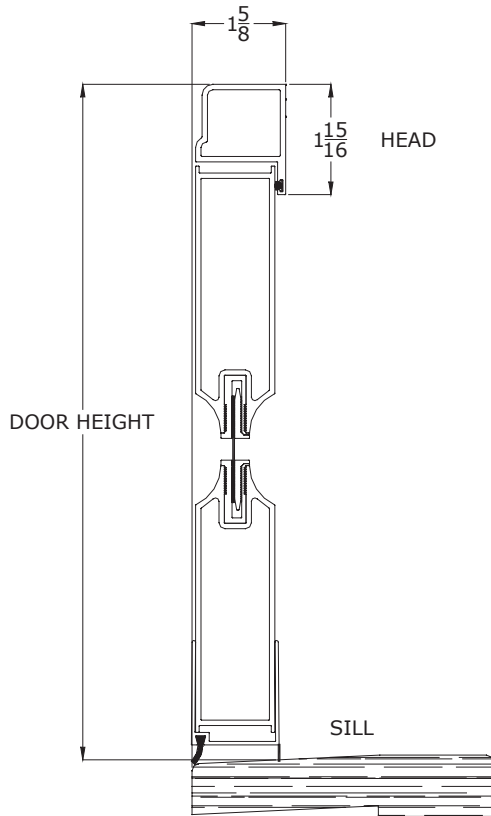

TRU-FRAME[®]

VIEWGUARD[™] Security Door

Measuring Guide

IMPORTANT: PROVIDE OPENING SIZE ACCORDING TO DETAILS BELOW

The dimensions for a Tru-Frame[®] Viewguard[™] Security Door are derived from the details at left (HEIGHT) and below (WIDTH). Measuring by these dimensions will provide a door that will fit your opening.