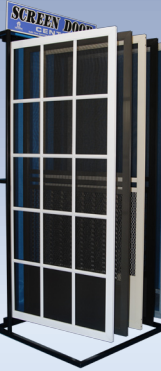

TRU-FRAME®
A name you can build on.

SECURITY DOOR

TruView® - CD5654BL

TruView® door display with signage, only available in white..

VIEW GUARD
SECURITY SCREEN DOOR

Viewguard™ - CD5600BL

Viewguard™ Security door display with signage, only available in white..

SECURITY DOOR

Security - CDS100BL

Security Door display with signage, only available in white..

Screen Doors - AD5100BL

Holds up to **10-Doors** with signage and pins. Available in the following styles and colors*

Grilles - EDS100BL

Protecto Grille display with signage.

Screen Doors - AD5050BL

5-Door Mini display with signage. Available in the following styles and colors*

- Promo - A102
- Sequoia - A134
- Marina - A220
- Riviera - A200
- Aspen - A214
- Monterey - A270
- Colonial - A290
- Full View - A280

*Please refer to **page 1, Section A** for specific finish and color combinations.

Storm Doors - EDS100BL

Storm Door display with signage.

Did you know?

When compared to alternative solutions for security, **Tru-Frame®** security screen doors are built to last and are corrosion resistant.