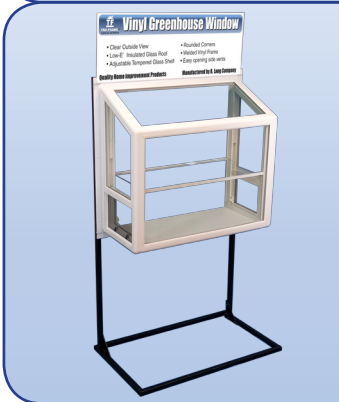

Vinyl Greenhouse Window

Vinyl Greenhouse Window - KD5100BL display with signage, only available in white.