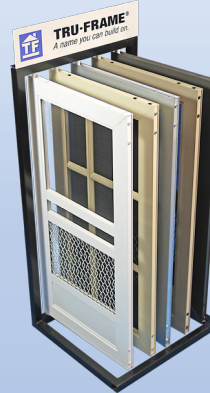

TRU-FRAME®
A name you can build on.

SECURITY DOOR

TruView® - CD5654BL

TruView® door display with signage, only available in white..

VIEW GUARD
SECURITY SCREEN DOOR

Viewguard™ - CD5600BL

Viewguard™ Security door display with signage, only available in white..

SECURITY DOOR

Security - CDS100BL

Security Door display with signage, only available in white..

Screen Doors - AD5100BL

Holds up to **10-Doors** with signage and pins. Available in the following styles and colors*

Grilles - EDS100BL

Protecto Grille display with signage.

Screen Doors - AD5050BL

5-Door Mini display with signage. Available in the following styles and colors*

- Promo - A102
- Sequoia - A134
- Marina - A220
- Riviera - A200
- Aspen - A214
- Monterey - A270
- Colonial - A290
- Full View - A280

*Please refer to **page 1, Section A** for specific finish and color combinations.

Storm Doors - EDS100BL

Storm Door display with signage.

Did you know?

When compared to alternative solutions for security, **Tru-Frame®** security screen doors are built to last and are corrosion resistant.