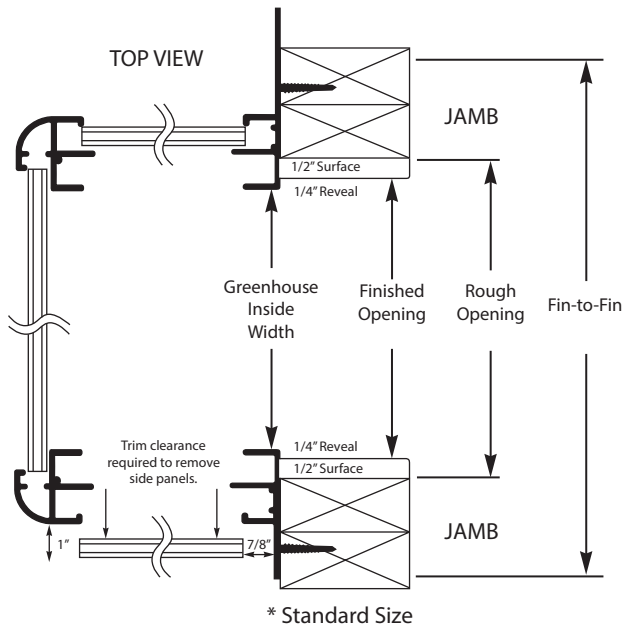

TRU-FRAME®
A name you can build on.

"J" Series Aluminum Greenhouse Window

Fax Number: 888-526-4329

DATE: _____

DEALER: _____

JOB NAME/PO#: _____

ORDER ☐ QUOTE ☐ (Check One)

1. **QUANTITY** (Same Specifications): _____

2. **GLAZING** (Insulated Only):

- ☐ Standard (Low-E2 top lite, clear front, & sides)
- ☐ Special Glass (Please Specify Type):

_____ Top _____ Front _____ Sides

☐ Tempered Glass (All Panels Only)

Call Customer Service for pricing on Special Glass Options.

3. **FRAME DIMENSIONS:**

☐ Standard Frame Sizes (For Special Glazing)

Width _____ x Height _____

☐ Special Frame Sizes (Refer To Diagram At Left)

Please provide where dimensions are taken from:

- ☐ Greenhouse Inside Dimension (GID)
- ☐ Finished Opening (FO)
- ☐ Rough Opening (RO)

Width _____ x Height _____

$60.00 NET add to next larger size for Special Frame Sizes.

4. **FRAME COLOR:**

- ☐ White
- ☐ Bronze
- ☐ Desert Sand
- ☐ Other (Specify): _____

Call Customer Service for pricing on special color options.

5. **TEMPERED GLASS SHELF:**

- ☐ One shelf (Standard)
- ☐ Additional shelves (Quantity): _____

I agree to pay in full, within terms, for SPECIAL(s) built to the specifications above. (SPECIALS ARE NON-RETURNABLE).

_____
Authorized Signature

_____
Order Date