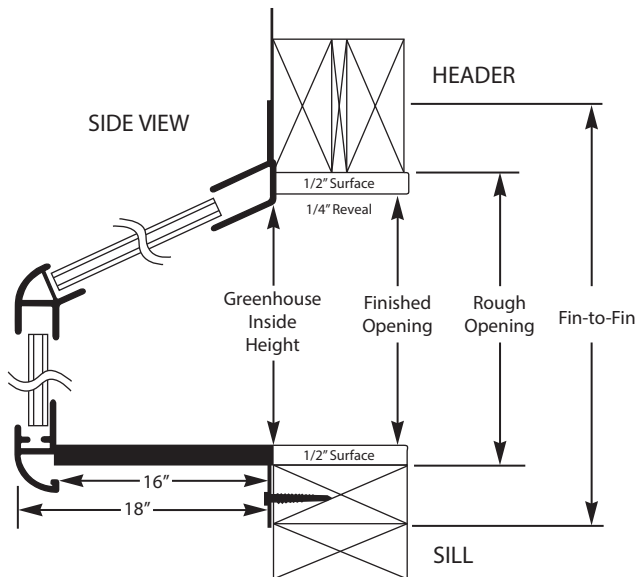

TRU-FRAME®
A name you can build on.

"J" Series Aluminum Greenhouse Window

Fax Number: 888-526-4329

DATE: _____

DEALER: _____

JOB NAME/PO#: _____

ORDER ☐ QUOTE ☐ (Check One)

1. **QUANTITY** (Same Specifications): _____

2. **GLAZING** (Insulated Only):

- ☐ Standard (Low-E2 top lite, clear front, & sides)
- ☐ Special Glass (Please Specify Type):

_____ Top _____ Front _____ Sides

☐ Tempered Glass (All Panels Only)

Call Customer Service for pricing on Special Glass Options.

3. **FRAME DIMENSIONS:**

☐ Standard Frame Sizes (For Special Glazing)

Width _____ x Height _____

☐ Special Frame Sizes (Refer To Diagram At Left)

Please provide where dimensions are taken from:

- ☐ Greenhouse Inside Dimension (GID)
- ☐ Finished Opening (FO)
- ☐ Rough Opening (RO)

Width _____ x Height _____

$60.00 NET add to next larger size for Special Frame Sizes.

4. **FRAME COLOR:**

- ☐ White
- ☐ Bronze
- ☐ Desert Sand
- ☐ Other (Specify): _____

Call Customer Service for pricing on special color options.

5. **TEMPERED GLASS SHELF:**

- ☐ One shelf (Standard)
- ☐ Additional shelves (Quantity): _____

I agree to pay in full, within terms, for SPECIAL(s) built to the specifications above. (SPECIALS ARE NON-RETURNABLE).

_____
Authorized Signature

_____
Order Date