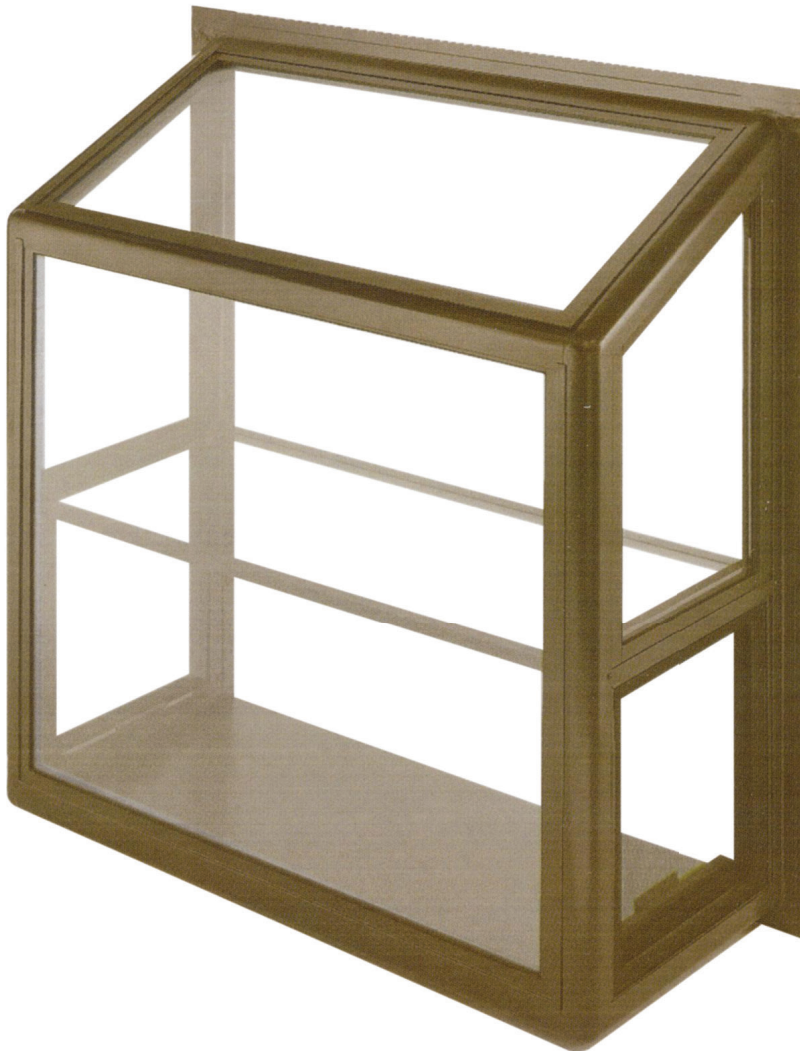

**TRU-FRAME®**  
A name you can build on.

**ALUMINUM GREENHOUSE WINDOW**

**RUGGED WELDED FRAME**  
Virtually indestructable, stronger, carries more weight.

**EASY-OPENING SIDE VENTS**  
Sash balances allow for easy fingertip operation

**SECURITY LOCKS**  
To keep the side vents closed and safe when required

**ROUNDED CORNERS**  
Stronger and safer to have around the house with no protruding edges

**CLEAR OUTSIDE VIEW**  
No bars or obstructions to hinder your view.

**FULLY ADJUSTABLE TEMPERED GLASS SHELF**  
Handles all plant sizes or makes a great display case for your favorite items.

**FULLY INSULATED BOTTOM BOARD**  
Sturdy PVC extruded base... easy to clean, impervious to moisture.