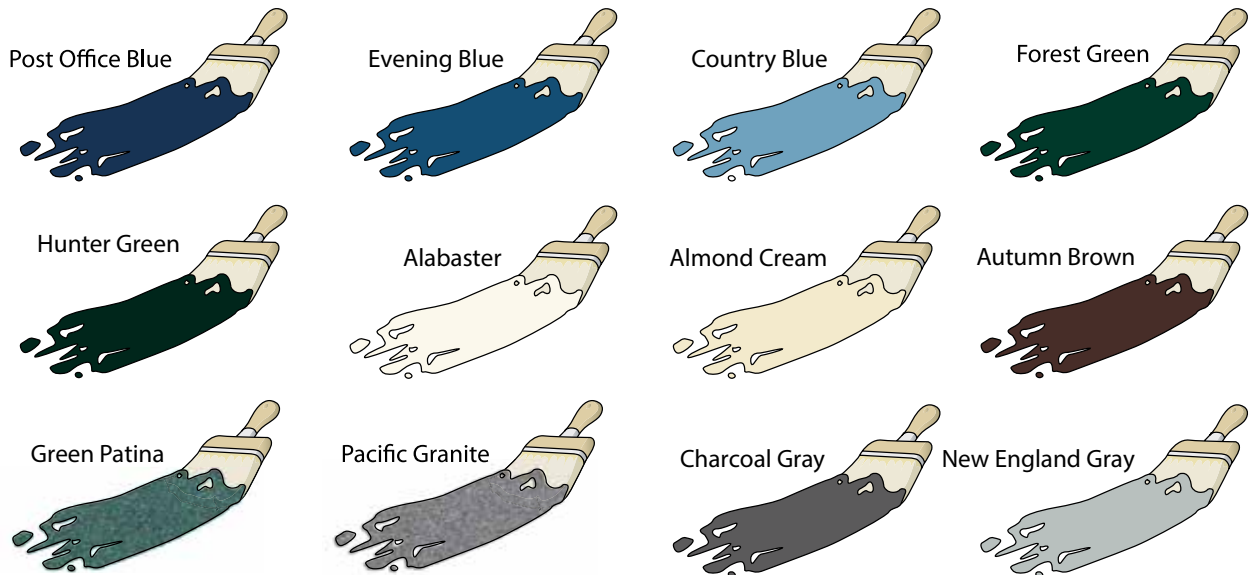

**TRU-FRAME®**  
A name you can build on.

**STANDARD PAINT COLORS**

\* Statuary Bronze is standard color for Section E Grilles and J-Greenhouse Windows only.  
\*\* Flat Black finish also available

**ANODIZED FINISHES**

Satin Anodized

Bronze Anodized

**SPECIAL PAINT COLORS**

**RAL PAINT COLORS**

**NOTE:** The colors shown here are not a perfect match, they are only offered as an approximation of actual colors and are subject to change. Paint chip samples are available by calling one of our customer service representatives at 800-677-5264.