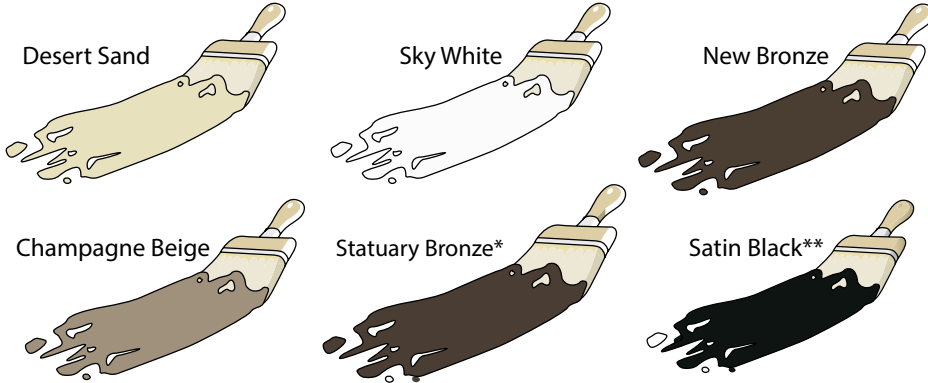

**TRU-FRAME®**  
A name you can build on.

**STANDARD PAINT COLORS**

\* Statuary Bronze is standard color for Section E Grilles and J-Greenhouse Windows only.  
\*\* Flat Black finish also available

**ANODIZED FINISHES**

Satin Anodized

Bronze Anodized

**SPECIAL PAINT COLORS**

**RAL PAINT COLORS**

**NOTE:** The colors shown here are not a perfect match, they are only offered as an approximation of actual colors and are subject to change. Paint chip samples are available by calling one of our customer service representatives at 800-677-5264.